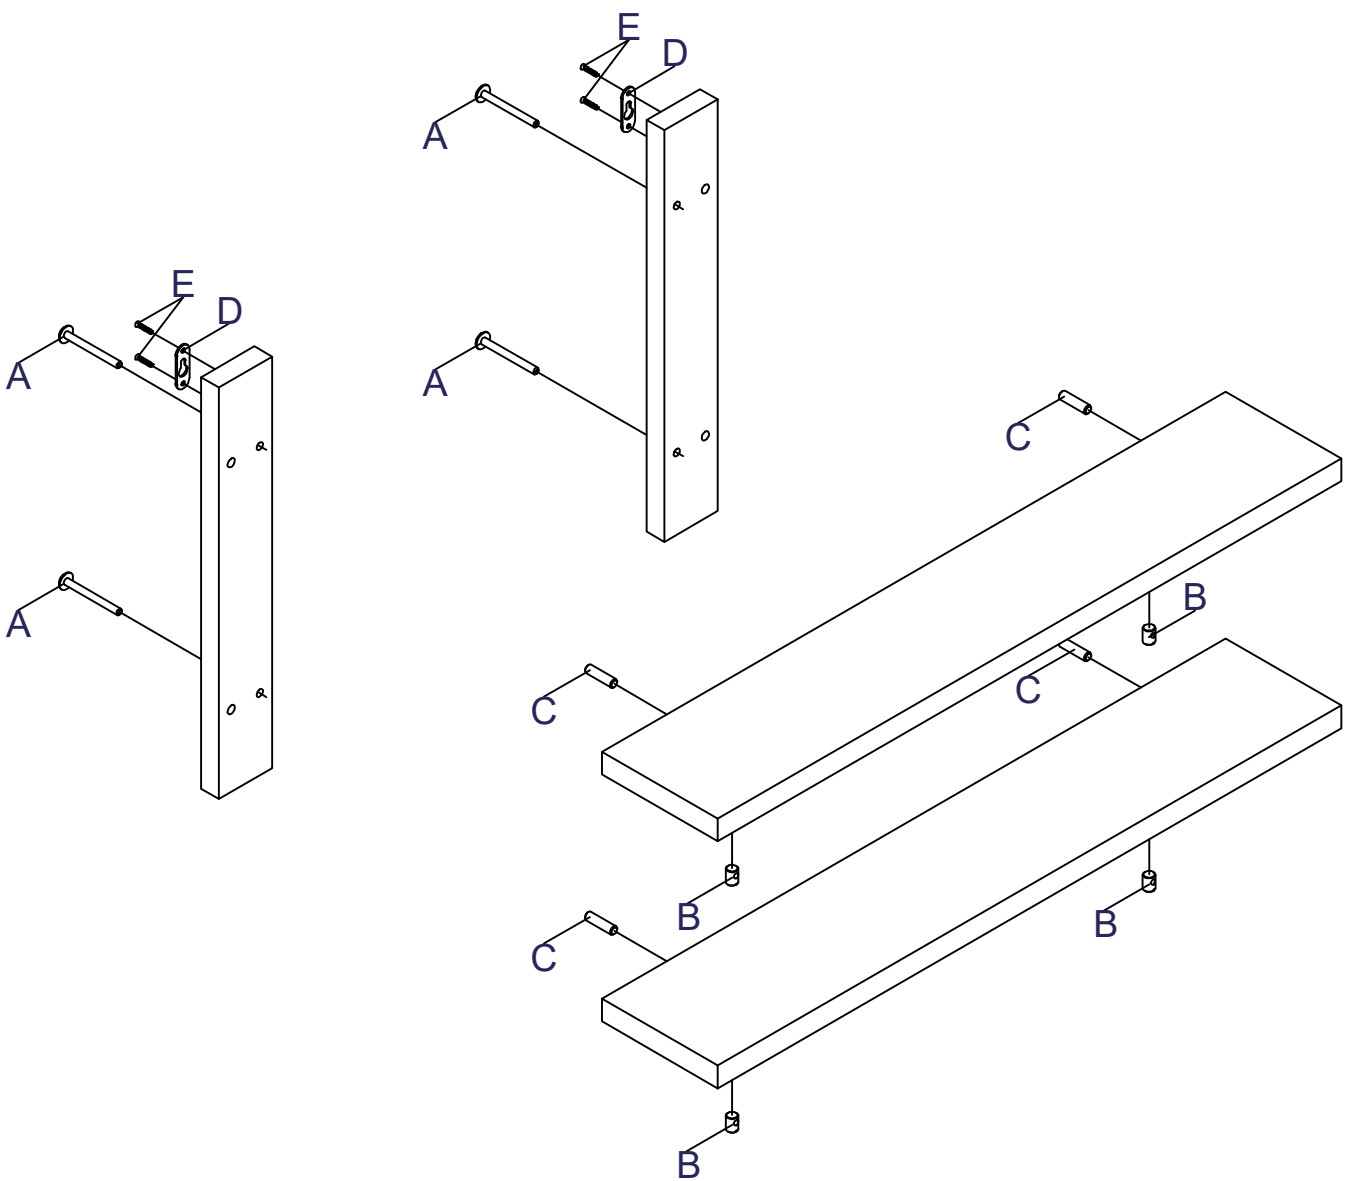

ASSEMBLY INSTRUCTION
MONTAGE HANDLEIDING
MONTAGE ANLEITUNG
NOTICE DE MONTAGE
MANUAL DE MONTAJE

UK
NL
D
F
ESP

MODEL
TYPE
COLOUR
ART.CODE

:KYAN
:SHELF
:DEEP GREY/NATURAL
:118180.29.

Distributor:

BOPITA
Energieweg 1
6662 NS Elst
The Netherlands

www.bopita.com

25.05.2020.

A 	B 	C 	D 	E 	F 
M6X60 4X	M6 4X	Ø8X30 4X	2X	3,5X16 4X	SW4 1X
artcode: 441043	artcode: 442004	artcode:	artcode: 446004	artcode: 431006	artcode: 445001

1

2

3

4

5