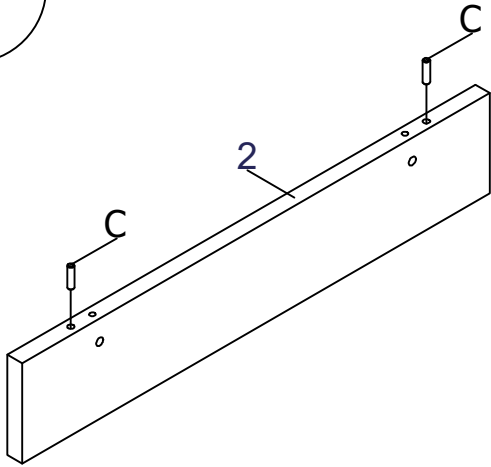

ASSEMBLY INSTRUCTION
MONTAGE HANDLEIDING
MONTAGE ANLEITUNG
NOTICE DE MONTAGE
MANUAL DE MONTAJE

UK
NL
D
F
ESP

MODEL
TYPE
COLOUR
ART.CODE

:KYAN
:SHELF
:DEEP GREY/NATURAL
:118180.29.

Distributor:

BOPITA
Energieweg 1
6662 NS Elst
The Netherlands

www.bopita.com

25.05.2020.

A 	B 	C 	D 	E 	F 
M6X60 4X	M6 4X	Ø8X30 4X	2X	3,5X16 4X	SW4 1X
artcode: 441043	artcode: 442004	artcode:	artcode: 446004	artcode: 431006	artcode: 445001

1

2

3

4

5