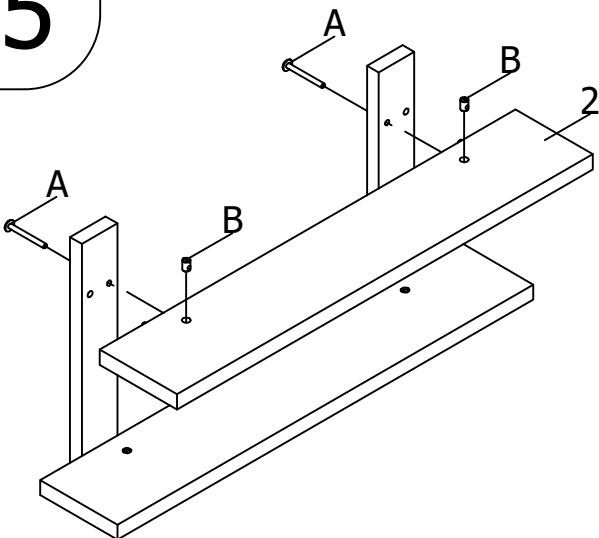

ASSEMBLY INSTRUCTION
MONTAGE HANDLEIDING
MONTAGE ANLEITUNG
NOTICE DE MONTAGE
MANUAL DE MONTAJE

UK
NL
D
F
ESP

MODEL
TYPE
COLOUR
ART.CODE

:KYAN
:SHELF
:DEEP GREY/NATURAL
:118180.29.

Distributor:

BOPITA
Energieweg 1
6662 NS Elst
The Netherlands

www.bopita.com

25.05.2020.

A 	B 	C 	D 	E 	F 
M6X60 4X	M6 4X	Ø8X30 4X	2X	3,5X16 4X	SW4 1X
artcode: 441043	artcode: 442004	artcode:	artcode: 446004	artcode: 431006	artcode: 445001

1

2

3

4

5