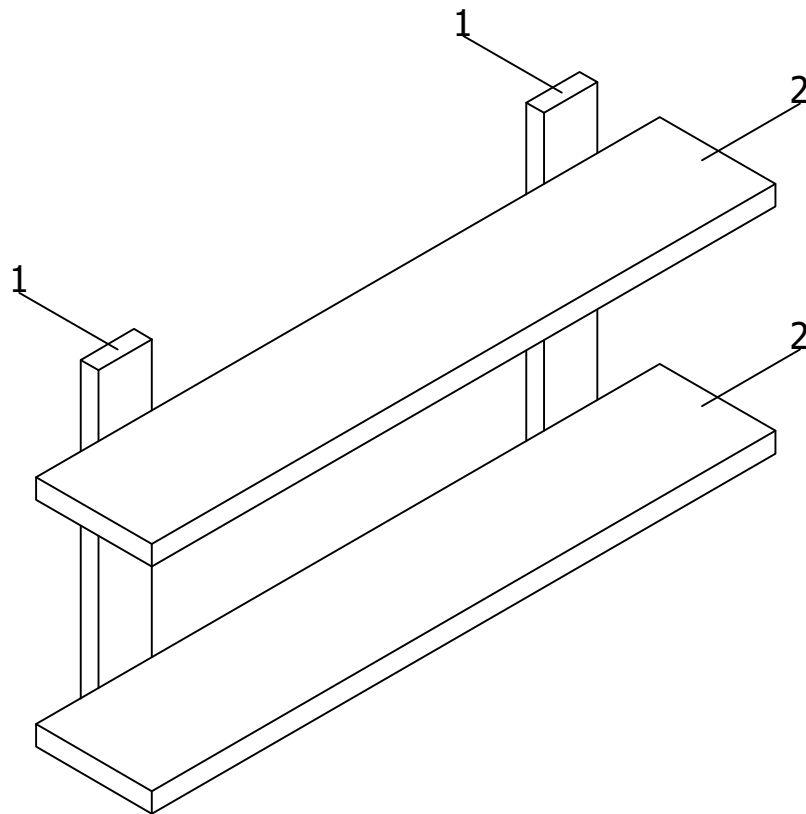

ASSEMBLY INSTRUCTION
MONTAGE HANDLEIDING
MONTAGE ANLEITUNG
NOTICE DE MONTAGE
MANUAL DE MONTAJE

UK
NL
D
F
ESP

MODEL
TYPE
COLOUR
ART.CODE

:KYAN
:SHELF
:DEEP GREY/NATURAL
:118180.29.

Distributor:

BOPITA
Energieweg 1
6662 NS Elst
The Netherlands

www.bopita.com

25.05.2020.

A 	B 	C 	D 	E 	F 
M6X60 4X	M6 4X	Ø8X30 4X	2X	3,5X16 4X	SW4 1X
artcode: 441043	artcode: 442004	artcode:	artcode: 446004	artcode: 431006	artcode: 445001

1

2

3

4

5