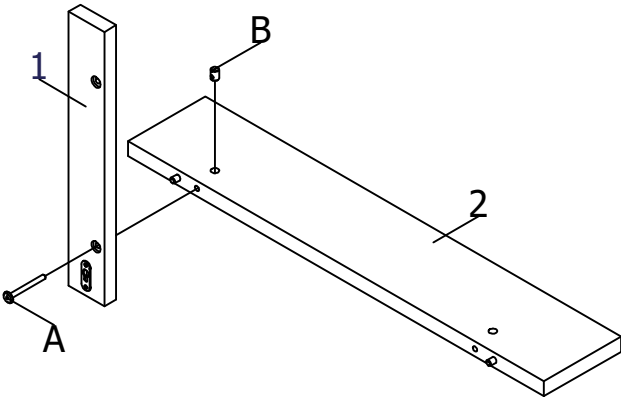

ASSEMBLY INSTRUCTION
MONTAGE HANDLEIDING
MONTAGE ANLEITUNG
NOTICE DE MONTAGE
MANUAL DE MONTAJE

UK
NL
D
F
ESP

MODEL
TYPE
COLOUR
ART.CODE

:KYAN
:SHELF
:DEEP GREY/NATURAL
:118180.29.

Distributor:

BOPITA
Energieweg 1
6662 NS Elst
The Netherlands

www.bopita.com

25.05.2020.

A 	B 	C 	D 	E 	F 
M6X60 4X	M6 4X	Ø8X30 4X	2X	3,5X16 4X	SW4 1X
artcode: 441043	artcode: 442004	artcode:	artcode: 446004	artcode: 431006	artcode: 445001

1

2

3

4

5