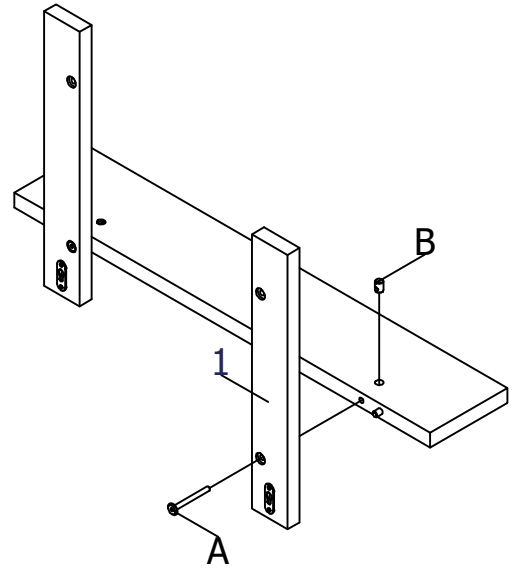

ASSEMBLY INSTRUCTION
MONTAGE HANDLEIDING
MONTAGE ANLEITUNG
NOTICE DE MONTAGE
MANUAL DE MONTAJE

UK
NL
D
F
ESP

MODEL
TYPE
COLOUR
ART.CODE

:KYAN
:SHELF
:DEEP GREY/NATURAL
:118180.29.

Distributor:

BOPITA
Energieweg 1
6662 NS Elst
The Netherlands

www.bopita.com

25.05.2020.

A 	B 	C 	D 	E 	F 
M6X60 4X	M6 4X	Ø8X30 4X	2X	3,5X16 4X	SW4 1X
artcode: 441043	artcode: 442004	artcode:	artcode: 446004	artcode: 431006	artcode: 445001

1

2

3

4

5