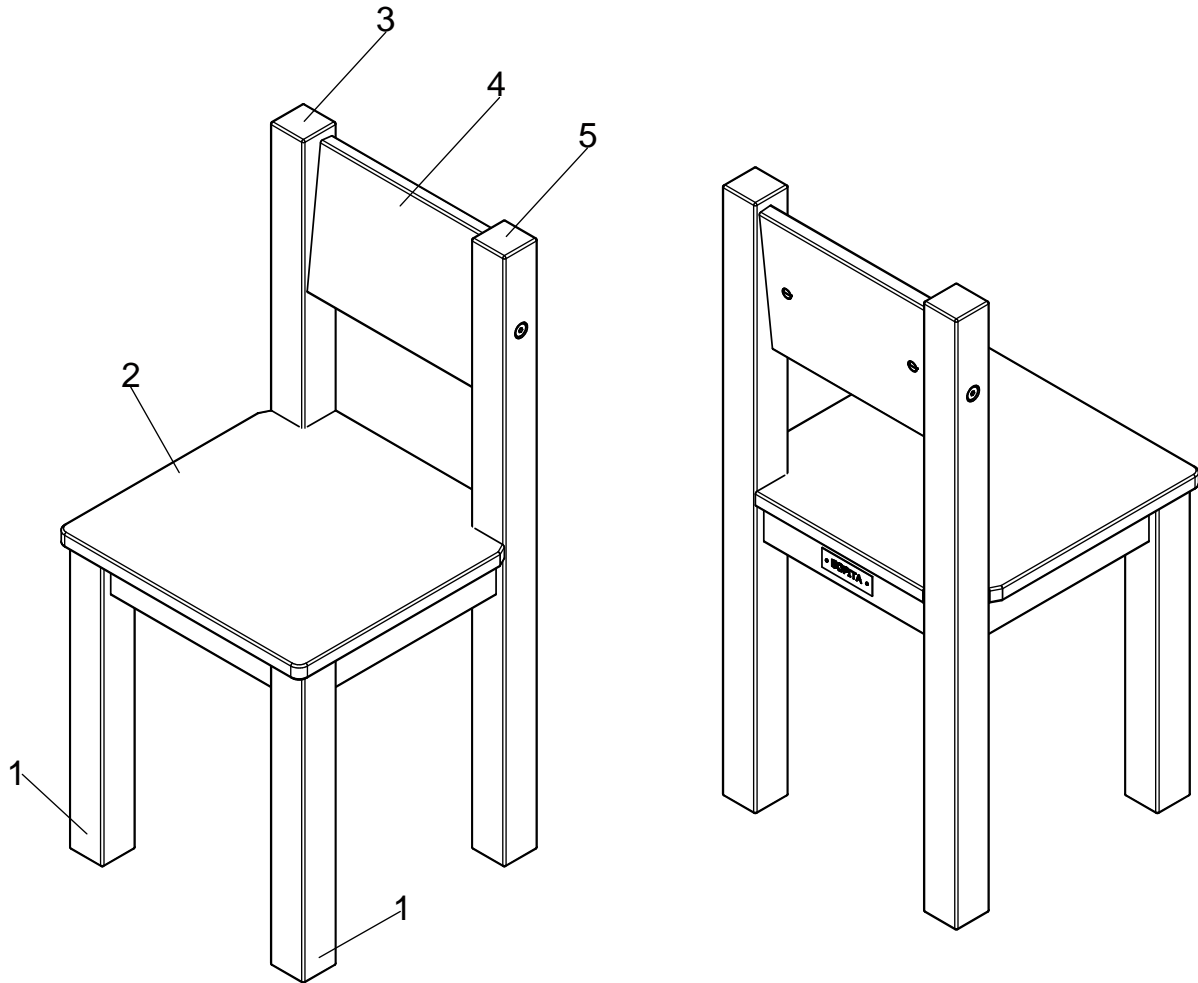

# bopita®

ASSEMBLY INSTRUCTION  
MONTAGE HANDLEIDING  
MONTAGE ANLEITUNG  
NOTICE DE MONTAGE  
MANUAL DE MONTAJE

UK  
NL  
D  
F  
ESP

MODEL : M&M  
TYPE : PLAYCHAIR  
COLOUR : WHITE  
ART.CODE : 2101.11.

Distributor:

BOPITA  
Edisonweg 3, 6662 NW Elst  
The Netherlands

[www.bopita.com](http://www.bopita.com)

02.05.2017.

A	B	C	D	E	F
M8 4X	Ø8 4X	M6X70 2X	M6 2X	Ø6X30 4X	1X
artcode: 442018	artcode: 446002	artcode: 441019	artcode: 442003	artcode:	artcode: 445001